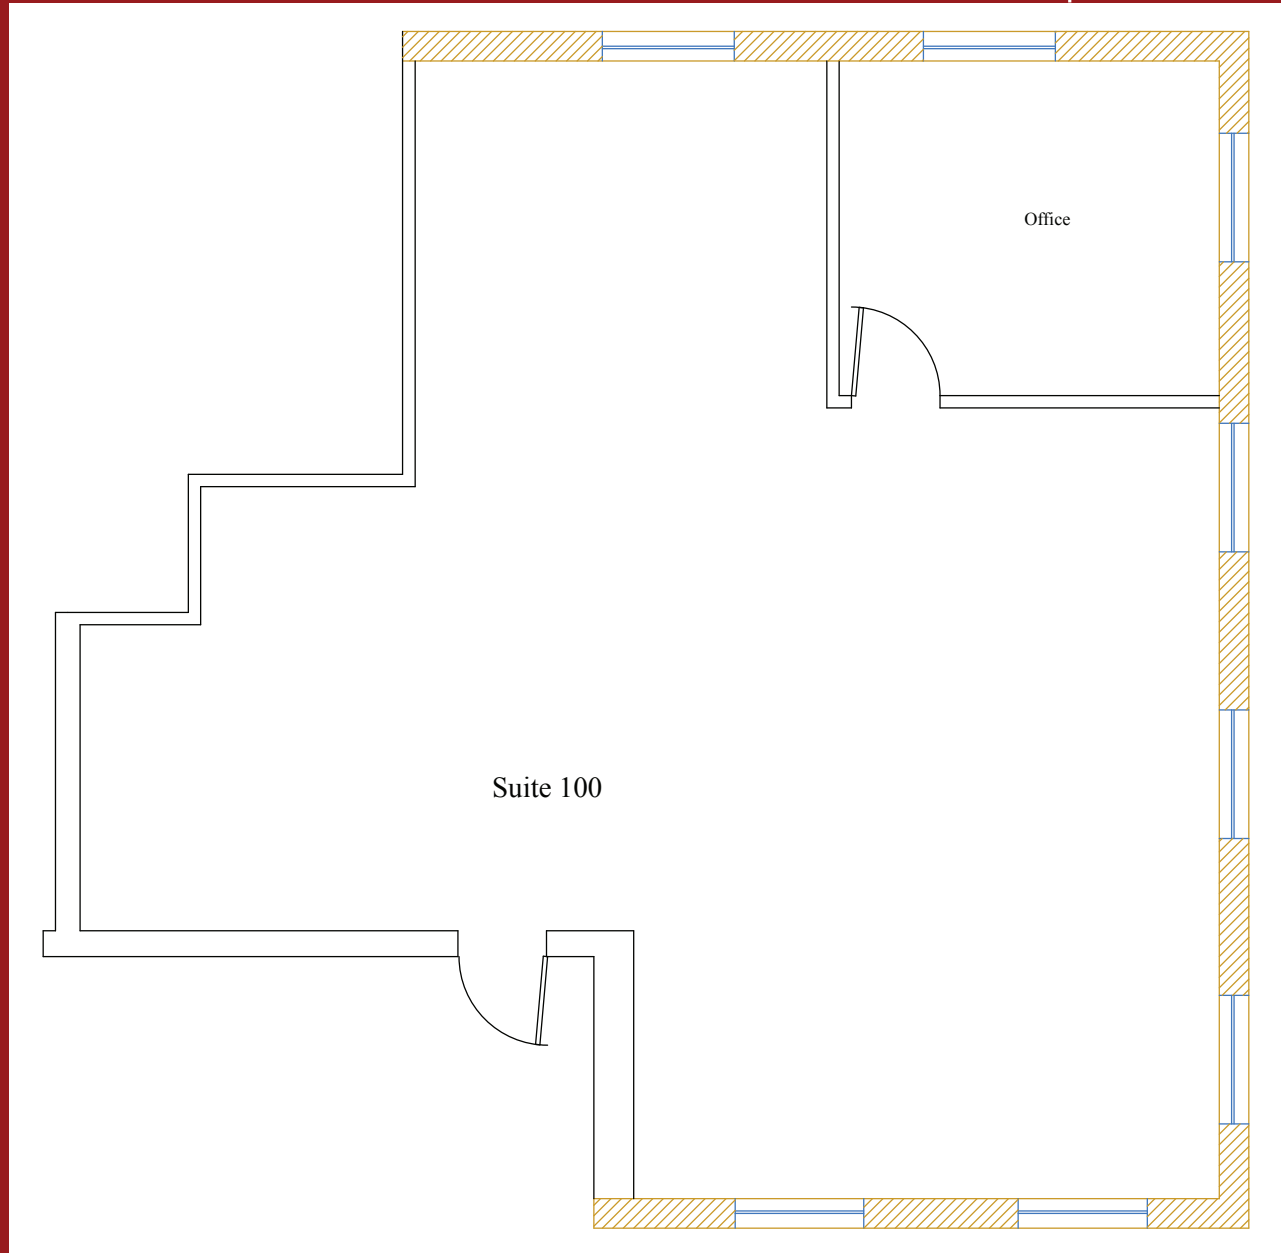

Palatine Professional Center, LLC

630 North Court

Palatine, IL 60067

Suite 100

1,421 Rentable Square Feet

MOATS
OFFICE PROPERTIES

Office: 847 359 - 2121

Cell: 847 363 - 9700

www.moatsoffice.com